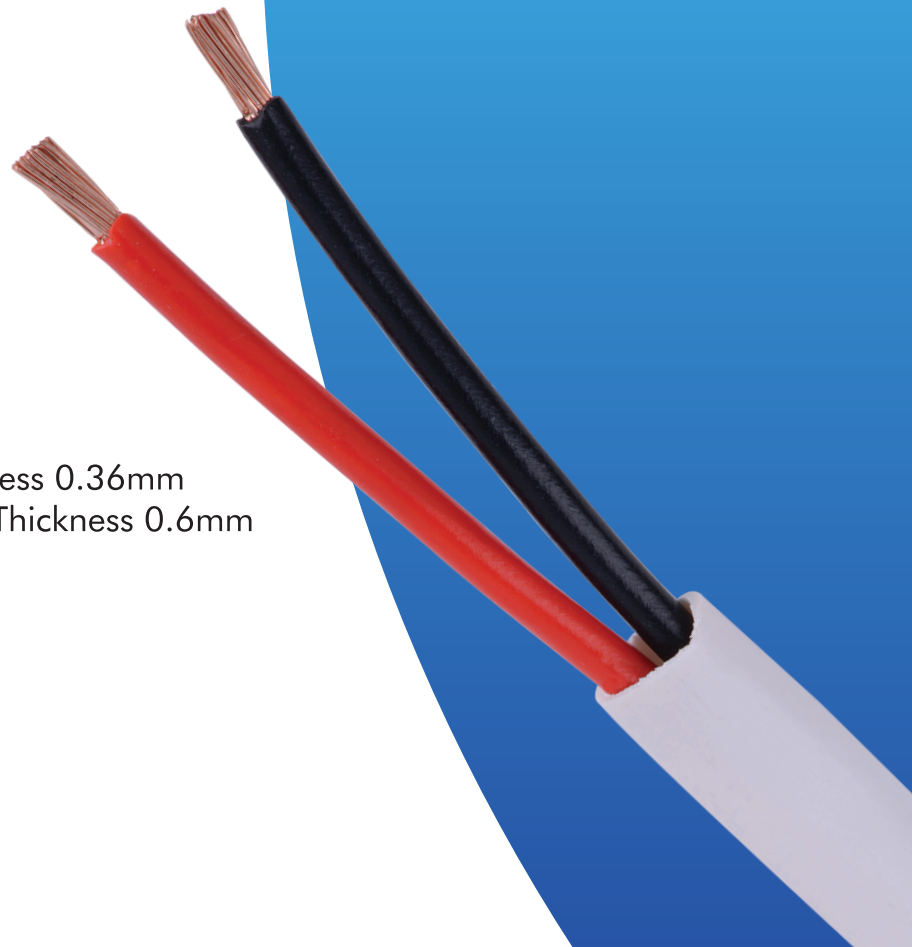

SPEAKER CABLE

ELITE-16/4SP

Speaker Cable

Contractor Type

16AWG, 4-conductor

1000 Feet

Dual Shielding Jacket

Insulate: PVC 2.1mm / Average Thickness 0.31mm

Jacket Outer Diameter: PVC 6.4mm / Thickness 0.6mm

Operation Temperature: 75C

Voltage Rating: 300V

ELITE-14/2SP

Speaker Cable

Contractor Type

14AWG, 2-conductor

1000 Feet

Dual Shielding Jacket

Insulate: PVC 2.6mm / Average Thickness 0.36mm

Jacket Outer Diameter: PVC 6.4mm / Thickness 0.6mm

Operation Temperature: 75C

Voltage Rating: 300V