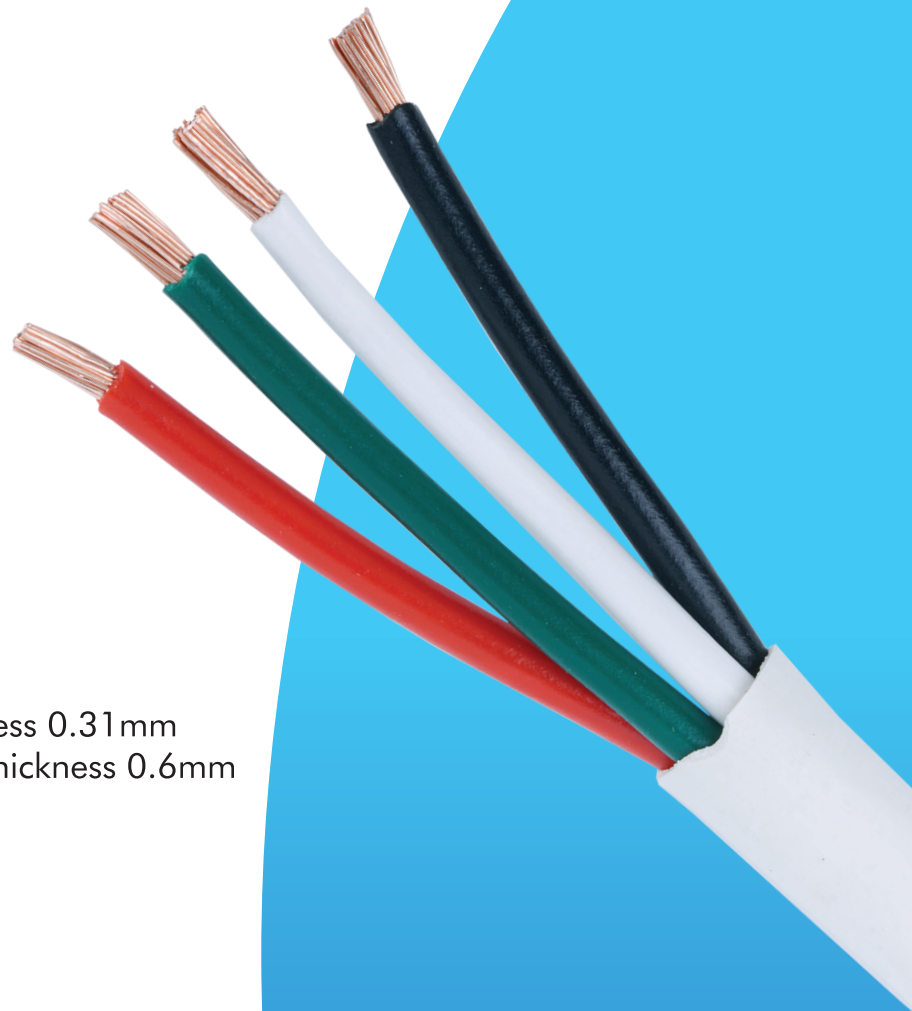

SPEAKER CABLE

ELITE-16/4SP

Speaker Cable

Contractor Type

16AWG, 4-conductor

1000 Feet

Dual Shielding Jacket

Insulate: PVC 2.1mm / Average Thickness 0.31mm

Jacket Outer Diameter: PVC 6.4mm / Thickness 0.6mm

Operation Temperature: 75C

Voltage Rating: 300V

ELITE-14/2SP

Speaker Cable

Contractor Type

14AWG, 2-conductor

1000 Feet

Dual Shielding Jacket

Insulate: PVC 2.6mm / Average Thickness 0.36mm

Jacket Outer Diameter: PVC 6.4mm / Thickness 0.6mm

Operation Temperature: 75C

Voltage Rating: 300V